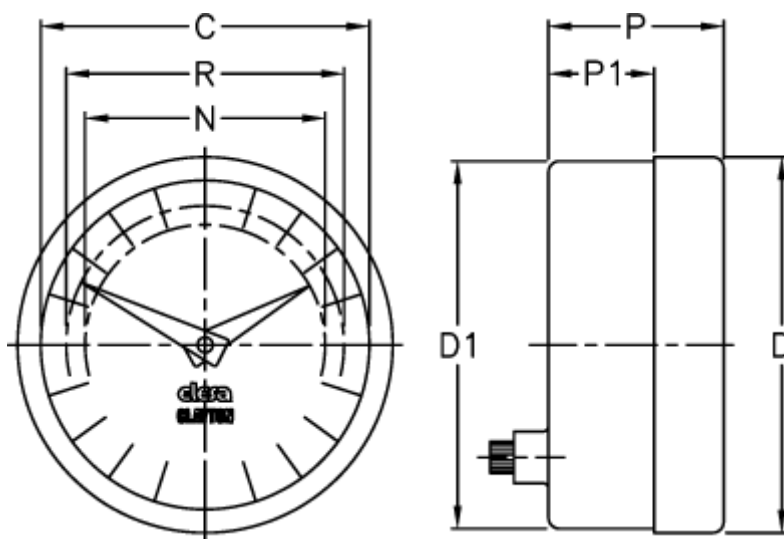

Article number: 2307074291

Description: E+G Positive drive indicator
PA12-0004-D

Measures

C = 60
D = 68.5
d1 = 67.0
N = 44
P = 32
P1 = 25
R = 51